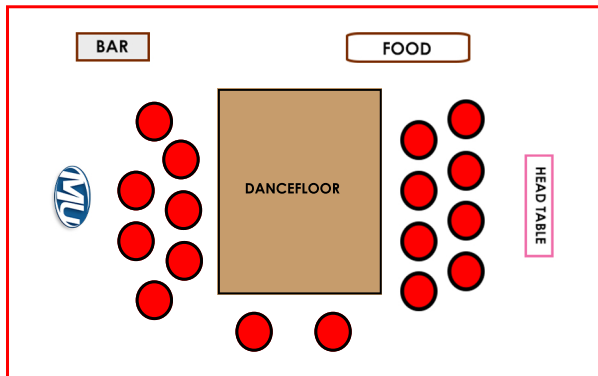

GOOD EXAMPLE #1

GOOD EXAMPLE #2

BAD EXAMPLE #1 (DJ BEHIND GUEST TABLES)

BAD EXAMPLE #2 (DJ IN CORNER AWAY FROM GUESTS)

SETTING UP YOUR DJ IN THE WRONG PLACE WILL AFFECT YOUR SOUND, LIGHTS, VISIBILITY OF YOUR TV, AND THE EARS OF YOUR GUESTS.