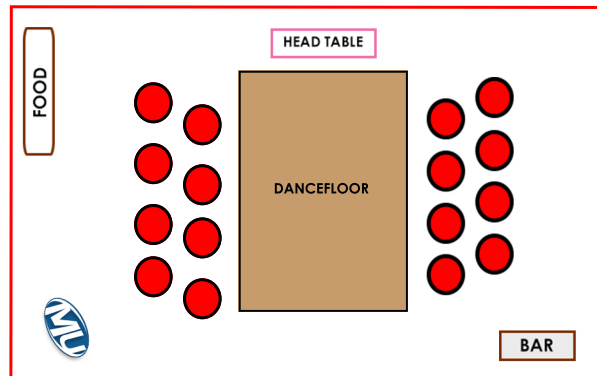

GOOD EXAMPLE #1

GOOD EXAMPLE #2

BAD EXAMPLE #1 (DJ BEHIND GUEST TABLES)

BAD EXAMPLE #2 (DJ IN CORNER AWAY FROM GUESTS)

SETTING UP YOUR DJ IN THE WRONG PLACE WILL AFFECT YOUR SOUND, LIGHTS, VISIBILITY OF YOUR TV, AND THE EARS OF YOUR GUESTS.