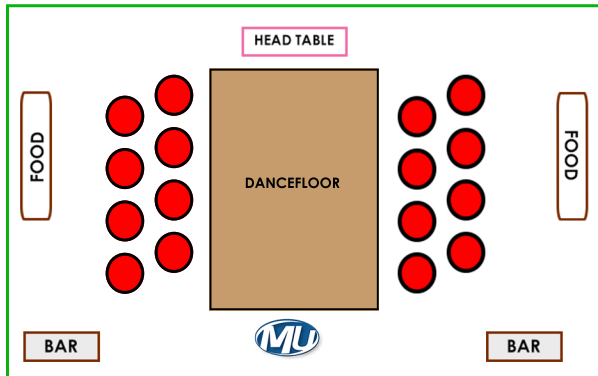

GOOD EXAMPLE #1

GOOD EXAMPLE #2

BAD EXAMPLE #1 (DJ BEHIND GUEST TABLES)

BAD EXAMPLE #2 (DJ IN CORNER AWAY FROM GUESTS)

SETTING UP YOUR DJ IN THE WRONG PLACE WILL AFFECT YOUR SOUND, LIGHTS, VISIBILITY OF YOUR TV, AND THE EARS OF YOUR GUESTS.