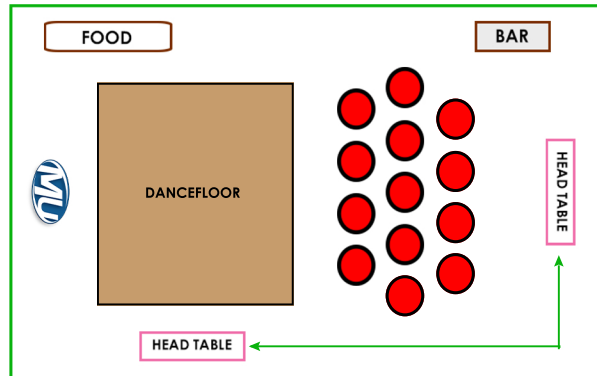

GOOD EXAMPLE #1

GOOD EXAMPLE #2

BAD EXAMPLE #1 (DJ BEHIND GUEST TABLES)

BAD EXAMPLE #2 (DJ IN CORNER AWAY FROM GUESTS)

SETTING UP YOUR DJ IN THE WRONG PLACE WILL AFFECT YOUR SOUND, LIGHTS, VISIBILITY OF YOUR TV, AND THE EARS OF YOUR GUESTS.